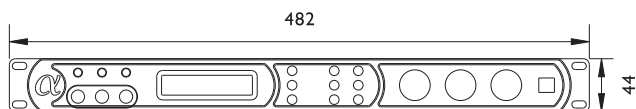

Applications:

- KTV, nightclub audio processing

Specifications規格

System 系統

Line input 綫路輸入	Unbalance, choose 1 from 2 groups 不平衡, 2組選一組
Mic input 話筒輸入	Balance, 6.35 socket, 3 ways (priority) / XLR socket, 3 ways 平衡, 6.35插座 3路 (優先) / XLR卡農座3路
Mix output 混合輸出	Balance, XLR socket, 4 channels, 3 grades increasing switch 平衡, XLR卡農座 4通道, 3檔增益切換
Display 顯示屏	LCD (2x24)
Control slot 控制接口	USB computer control slot USB電腦控制接口
SPEC 規格	1U
Dimensions 尺寸 HxWxD	44 x 482 x 165 mm
Net Weight 重量	2 kg

Overall dimensions

Front