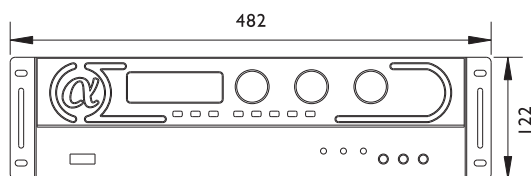

Overall dimensions

Front