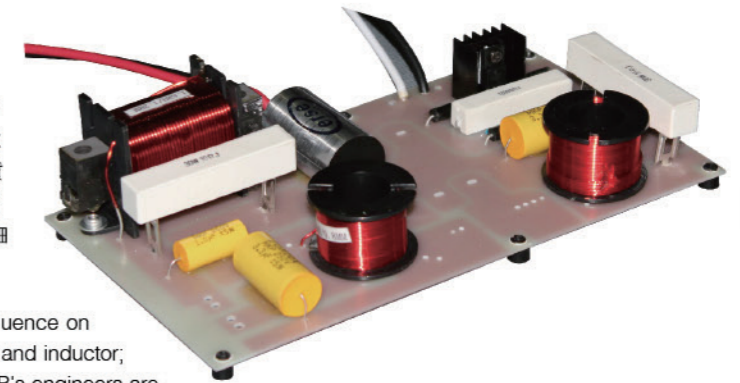

Driving Unit 驅動單元

FS系列的喇叭單元都是經過精心設計，高頻壓縮單元採用了1"喉口設計，鈦金屬的膜片加上先進的磁路設計，最終能夠產生細膩和自然的高音音色。低頻驅動單元的音圈採用了專門設計的扁平銅線繞制而成，可提供最高的瞬態響應，具有高效和快速而準確的瞬態響應。

FS series' loudspeaker unit is well-designed. The HF compression unit uses 1" throat design, titanium diaphragm and advanced magnetic path design results smooth and nature HF sound. The coil of LF driving unit is surrounded by designed flat cooper wire. This design can lead a bigger power processing ability; provide the highest transient response and high efficiency, speedy and accurate transient response.

Crossover 分頻器

除了驅動單元本身，分頻網絡對音質的優劣有着舉足輕重的影響。分頻網絡是由電容、電阻、電感等元器件組成，在設計上很難有革命性的突破和改良。但博聲音響的工程師仍不斷努力地去改良優化聲音質量，無源分頻器採用了相鄰頻段之間重疊很少的3階（18dB/倍頻程）斜率濾波器，讓音頻響應曲線更加平直、降低失真和相位幹擾。精細調整的分頻網絡和音箱結合，產生杰出的音質和均勻一致的覆蓋區。

Except driving unit itself, the crossover network has a significant influence on sound quality. Crossover network is composed by capacitor, resistor and inductor; it is hardly to make a revolutionary change for such a design, but BOB's engineers are trying their best to optimize the sound quality. Passive crossover uses 3 level (18dB/octave) slope filter which has little overlap between two adjacent frequency segments. It results a flatter audio response curve, lower distortion and phase interference. Combining with smoothly adjusted crossover network and speaker to make fantastic sound and average covering area.

Unapproachable Process Detail 無可匹敵的工藝細節

音箱的頂底部設有符合人體工程學的一體化木質把手，底部裝有1個36mm的支撐底座。用于支架安裝，或與其它型號的超低頻音箱連接。頂底部和背板側面板裝有懸吊用的M8吊裝螺絲。

There are ergonomic handles on both sides of the enclosure that easy to delivery, one 36mm supporting base on top for supporting installation and connecting with other models, M8 suspension screw are installed on front side and back side.